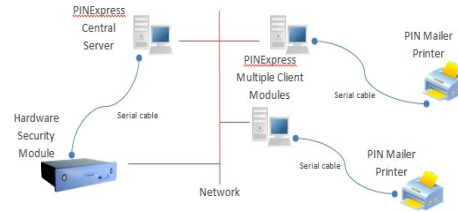

▶ PRINT PIN MAILERS SECURELY AT DIFFERENT LOCATIONS OF YOUR CHOICE: IN ANOTHER ROOM, BUILDING, BRANCH, CITY OR OTHER LOCATION

▶ COST REDUCTION BY USING ONE CENTRAL HARDWARE SECURITY MODULE (HSM)

▶ PINEXPRESS REMOTE PIN MAILER IS INDEPENDENT OF ATM DRIVING SWITCH OR CARD PRODUCTION SYSTEM

Usagi Ebanking Innovation

Remote PIN Mailer

STREAMLINE PIN MAILER PRODUCTION AT DIFFERENT LOCATIONS SAFELY & SECURELY WITH PINEXPRESS REMOTE PIN MAILER

Print PIN Mailers At Any Chosen Location

PINExpress is a solution that uses the existing central HSM to print PIN mailers securely over the bank's LAN and WAN. PIN Mailers can be printed at any chosen location using only one central HSM and without changes in the existing infrastructure.

No additional hardware is required (except for extra PIN mailer printers at the

specified branches or locations).

The solution encompasses enhanced security features to safeguard data and complies with industry security standards.

PINExpress Remote PIN Mailer allows PIN mailers to be printed at any location

The system supports a number of HSMs including the Thales PayShield 9000 and Thales 8000 HSMs and is instantly deployable.

PINExpress Remote PIN Mailer is a highly effective tool to instantly print PIN Mailers at a desired branch or other location